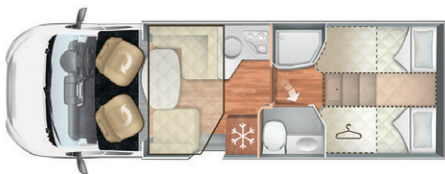

Ford Transit

Rear camera with monitor integrated in the rear mirror

3 way fridge/freezer

Fitted solar panel

Gas oven, 3 gas hobs

4 bike rack

Swivel front seats

RV Super Centre

0800 52 00 55
www.rvsupercentre.co.nz

Good Options

Good Support

Good Advice

Great Journeys

Zefiro 685 Vehicle Specifications

Capacity	4
Model	Ford Transit
Engine specifications	2.0
Transmission	Automatic
Safety	Driver and passenger airbags
Radio/MP3	Yes
Electric windows	Yes
Central locking	Yes, cab only
Outside length	7.45m
Outside width	2.35m
Outside height	2.95m
Inside height	2.08m
Certified seats	4
Beds	Rear bed 1.98m x 0.8m – 2.08m x 0.8m Bed in dinette 2.12m x 1.03m
Shower and toilet	Yes, separate
Fresh water tank	100 litres
Waste water tank	100 litres
Heating	Yes
3 way fridge/freezer	Yes
Cooking	Gas oven, 3 gas hobs
Space for 2 gas bottles	Yes
Reversing camera	Yes
Solar panel	Yes
Air-conditioning	Yes, cab only
Bike rack	Yes - 4 bikes
Warranty	12 month RVSC guarantee